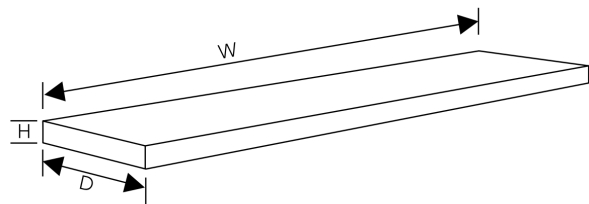

neelnox

LET
THERE
BE **DESIGN.**

Y-108-P

FEATURES

- Premium 304 Grade Stainless Steel
- Equipped with SoundDefy™ noise concealing technology
- An appropriate slope ensures proper drainage of water
- Double walled stainless steel construction ensures no screws are visible after installation

Model	Y-108-P
Product	Floating Shelf
Size	24"(W) x 5"(D) x 1 1/4"(H)
Slope	1/8"
Hardware	Included, Concealed

FINISHES	Polished (-P)	Brushed Bronze (-BBRZ)	Light Beige (-LTBGE)
	Brushed (-B)	Antique Brass (-ABRS)	Grey (-GRAY)
	Brushed Gold (-BGLD)	Antique Copper (-ACOP)	Beige (-BEIGE)
	Matte Black (-BLK)	Matte White (-WHT)	Polished Gold (-PGLD)
	Oil Rubbed Bronze (-ORB)	Brushed Black (-BRBLK)	Polished Rose Gold (-PRGD)
	Brushed Brass (-BBRS)	Brushed Rose Gold (-BRGD)	